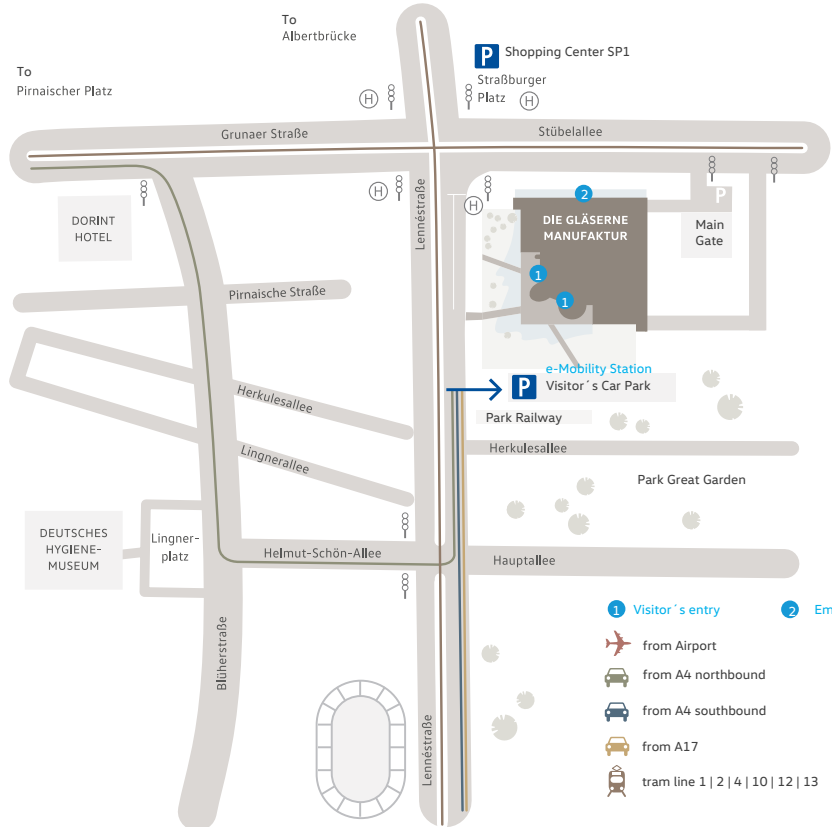

GLÄSERNE MANUFAKTUR

Approach | Parking

- 1 Visitor's entry
- 2 Employer's entry
- ✈ from Airport
- 🚗 from A4 northbound
- 🚗 from A4 southbound
- 🚕 from A17
- 🚊 tram line 1 | 2 | 4 | 10 | 12 | 13